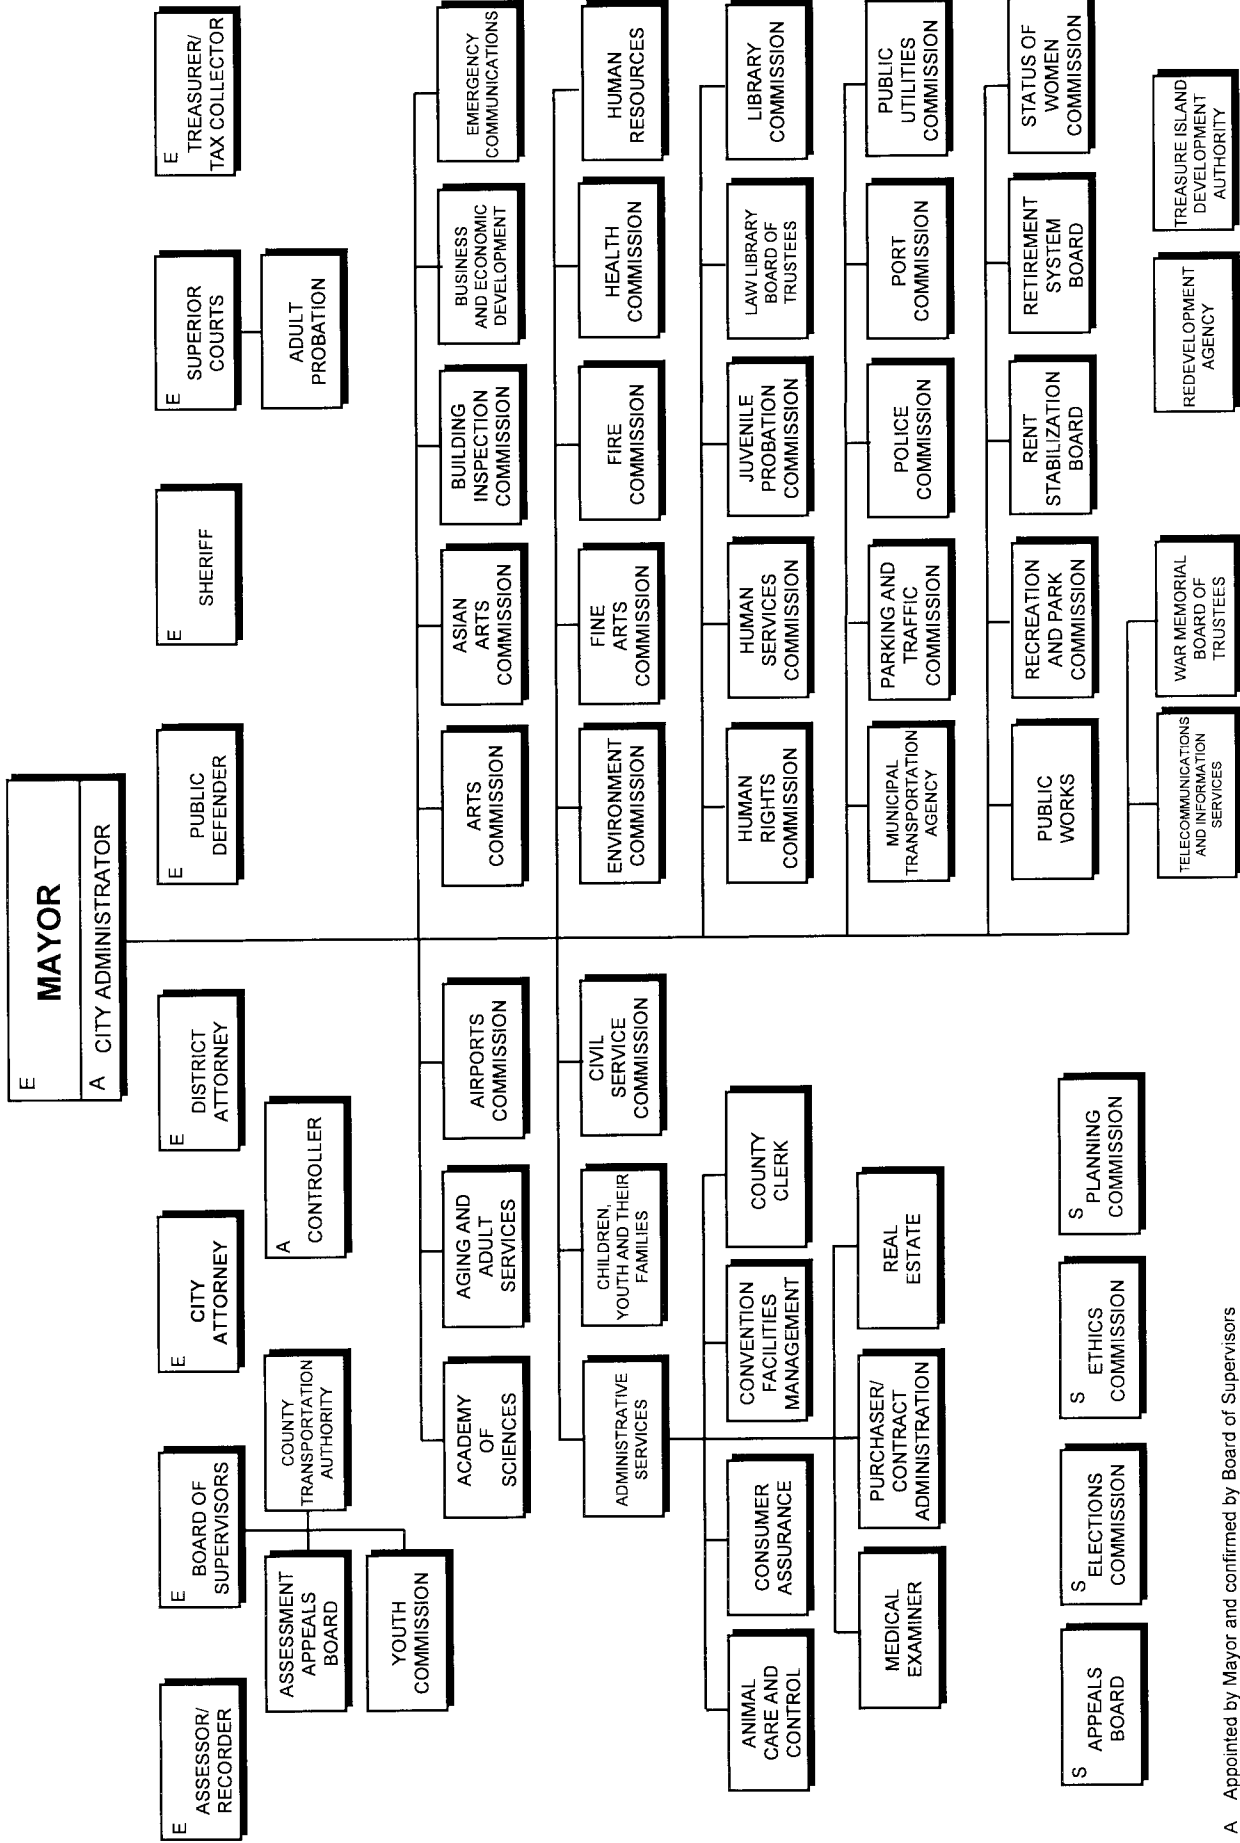

San Francisco City and County Government

(As of June 30, 2002)

A Appointed by Mayor and confirmed by Board of Supervisors
 E Elected
 S Shared - appointed by various elected officials