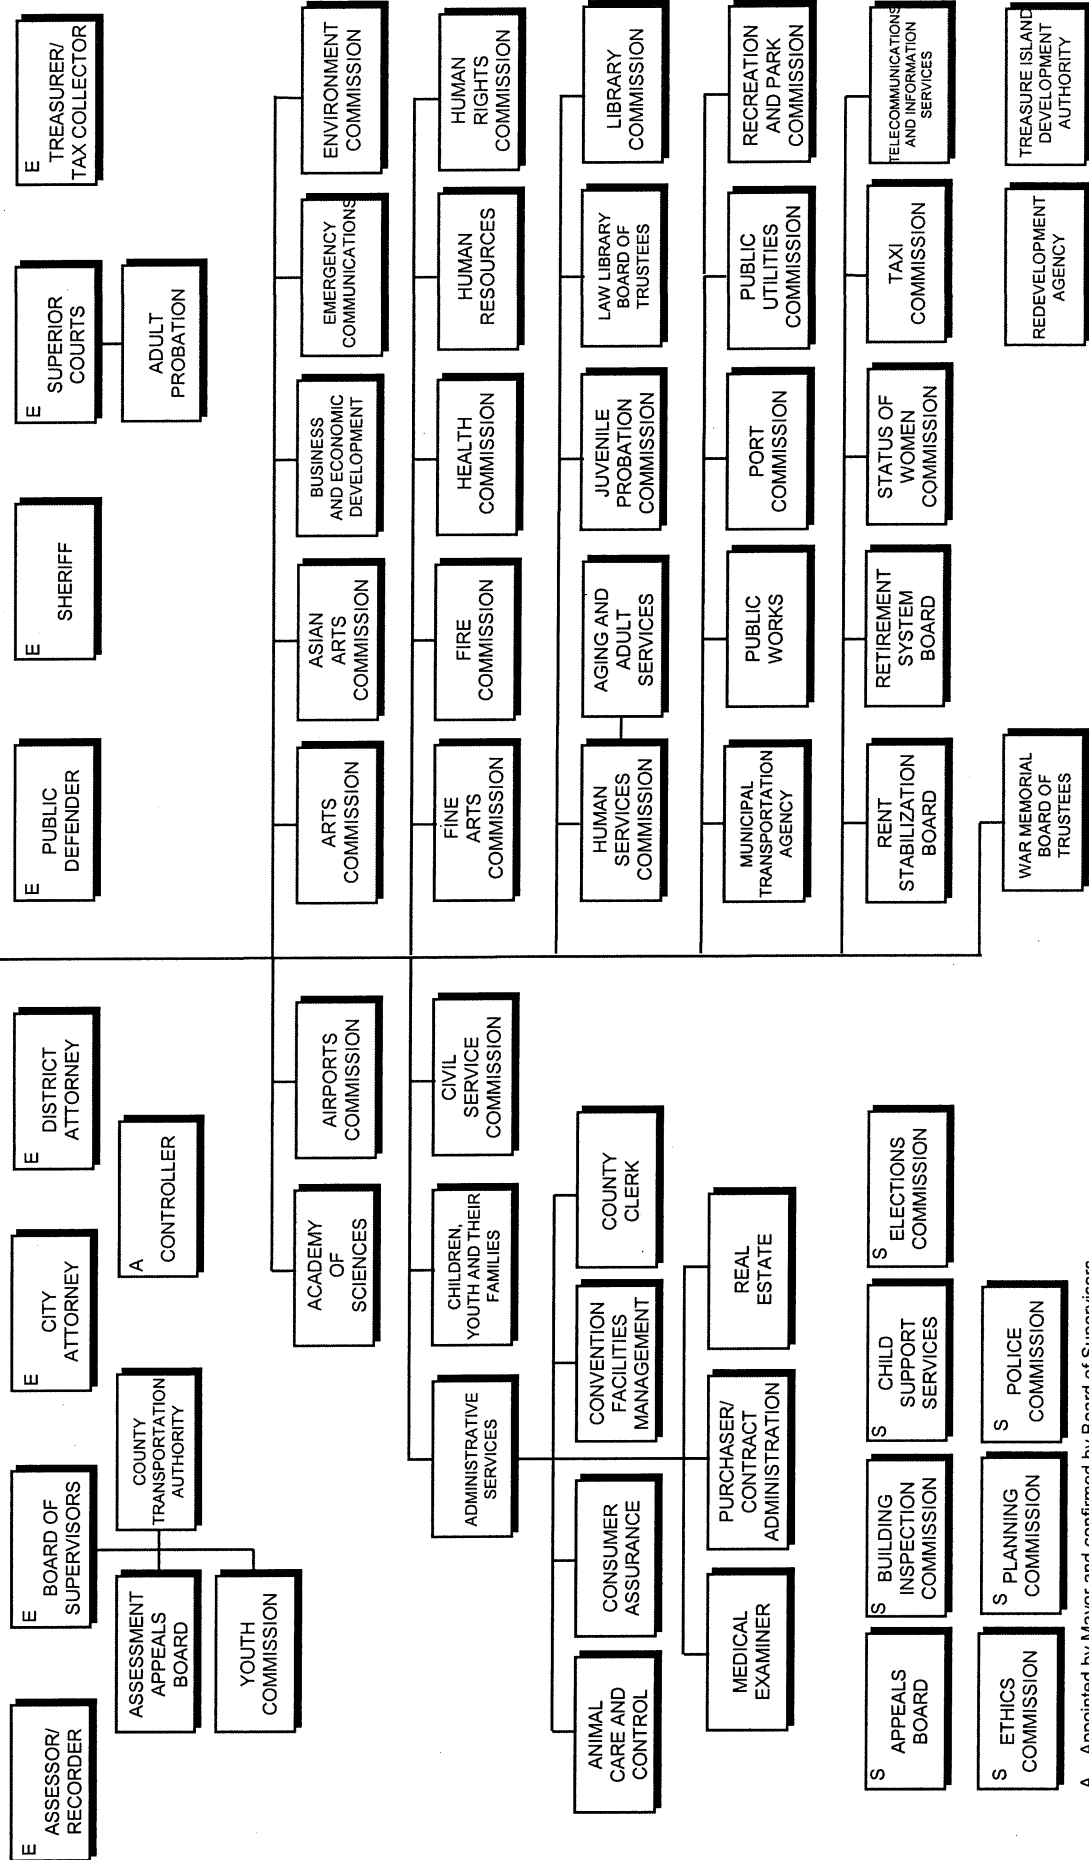

# City and County of San Francisco Organization Chart

(As of June 30, 2005)

A Appointed by Mayor and confirmed by Board of Supervisors  
 E Elected  
 S Shared - appointed by various elected officials