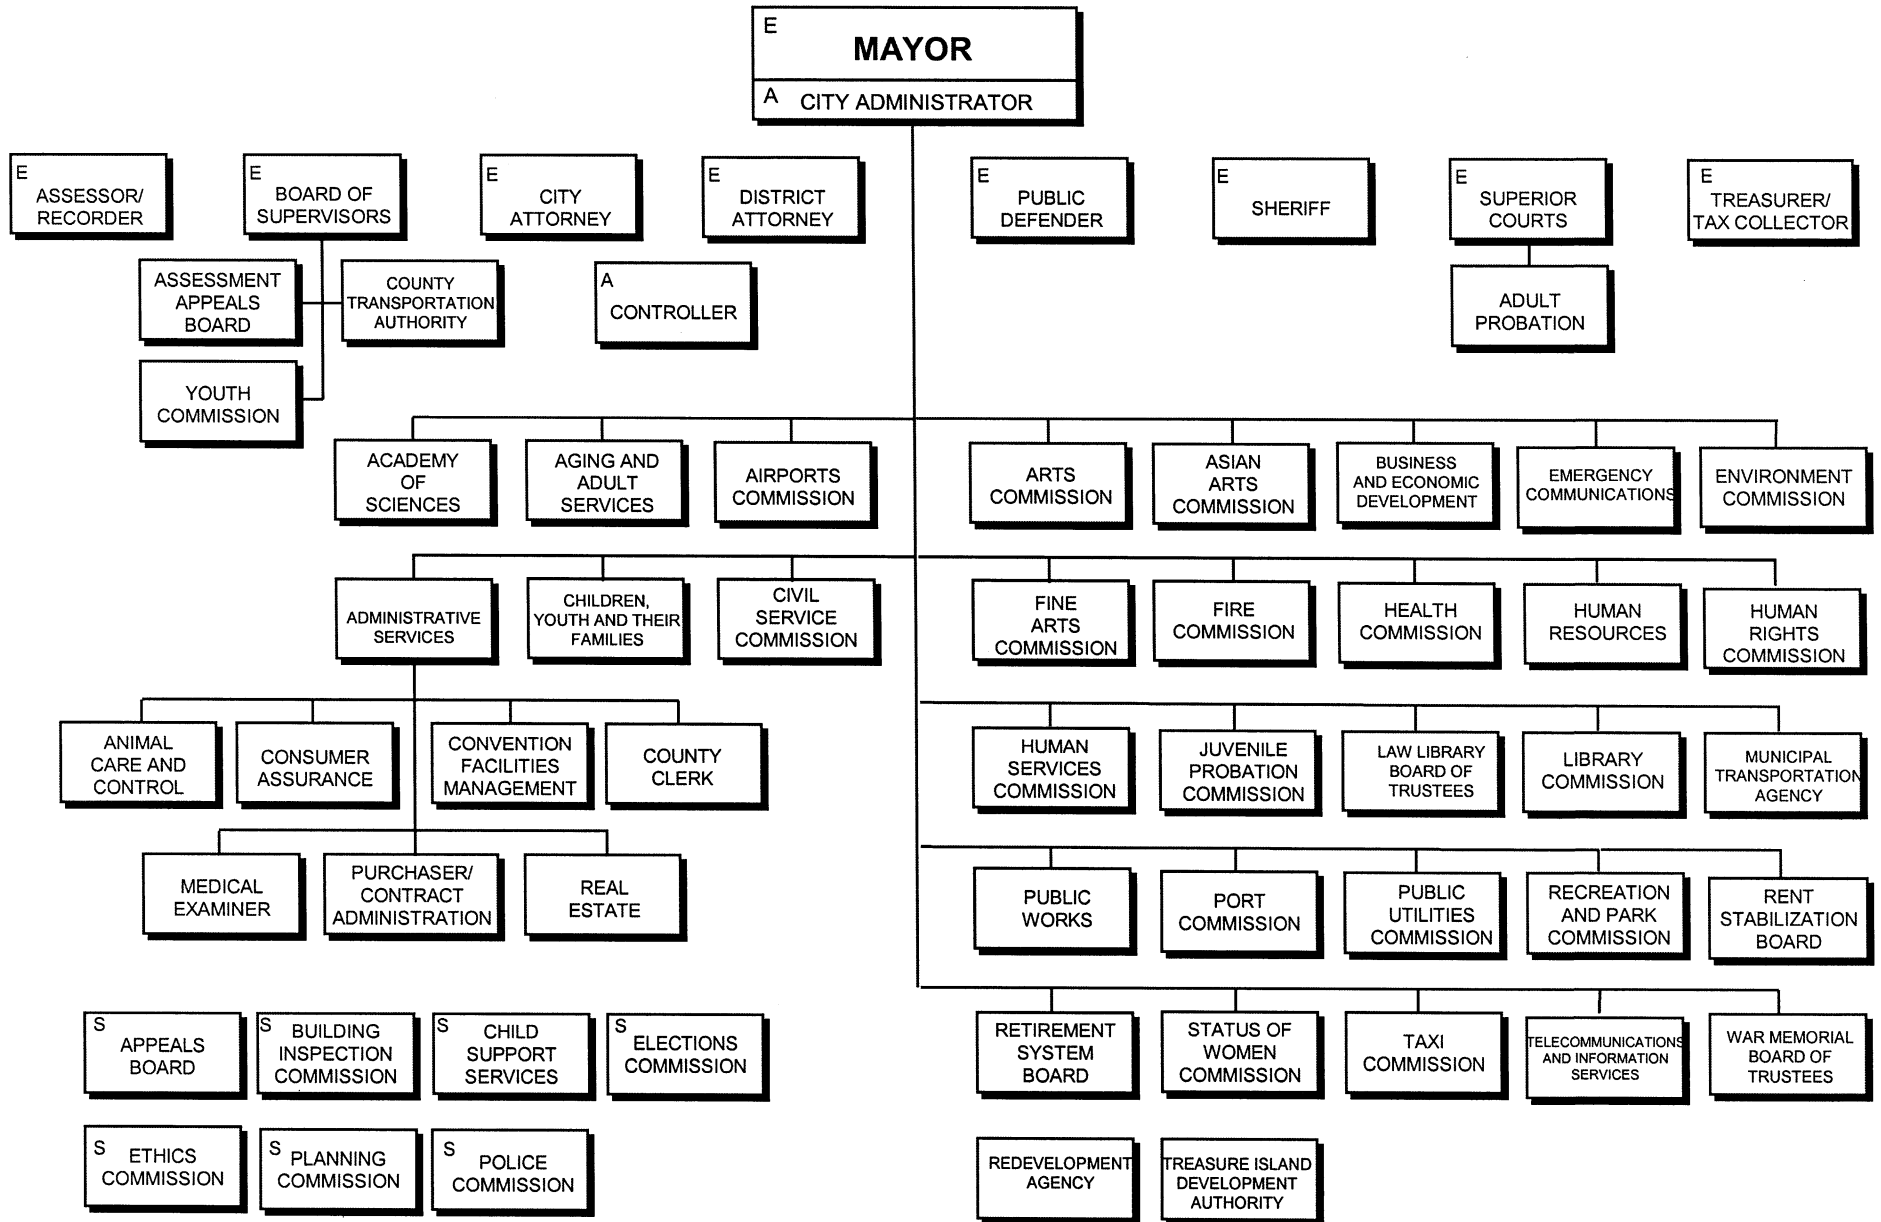

San Francisco City and County Government

(As of June 30, 2004)

A Appointed by Mayor and confirmed by Board of Supervisors
 E Elected
 S Shared - appointed by various elected officials